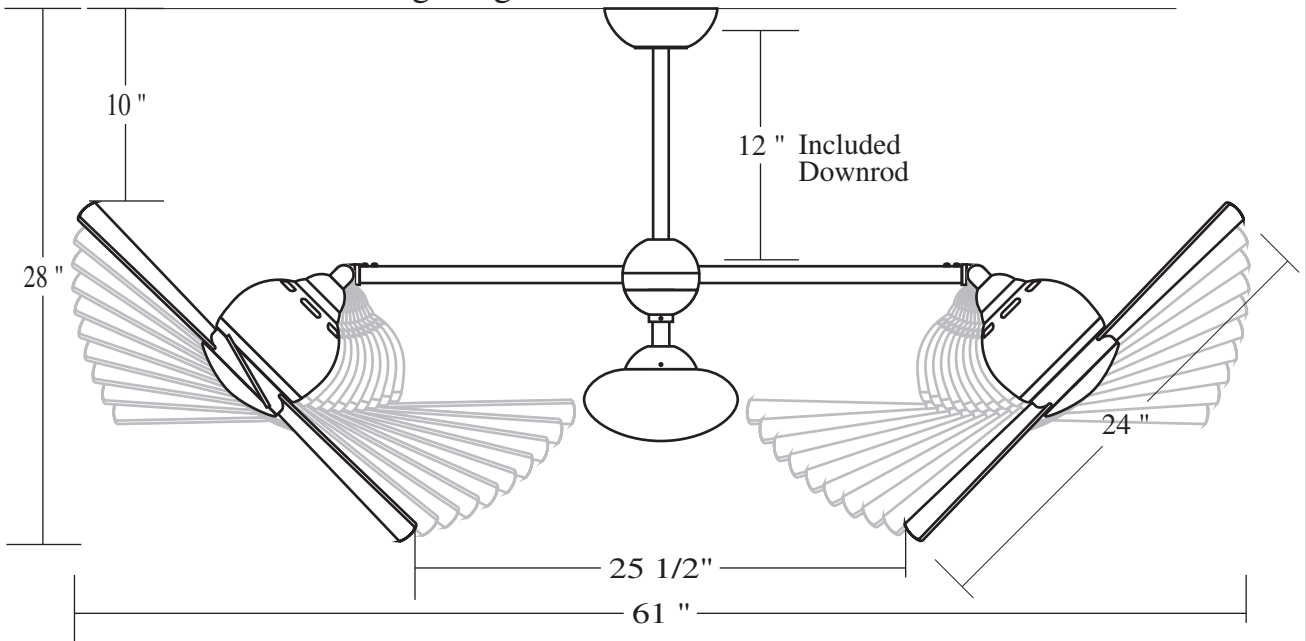

Dimensions for Metropolitan

8' 9 1/2" Minimum Ceiling Height

With Fan installed along peak of cathedral ceiling...
For no Rise to 12:12 use included 12" downrod

With Fan installed across peak of cathedral ceiling...
For no Rise to 8½:12 use included 12" downrod

9' 4" Minimum Ceiling Height

With Fan installed along peak of cathedral ceiling...
For no Rise to 12:12 use included 12" downrod

With Fan installed across peak of cathedral ceiling...
For no Rise to 4:12 use included 12" downrod
For a Rise of 4:12 to 6:12 use 18" downrod
For a Rise of 6:12 to 8½:12 use 24" downrod