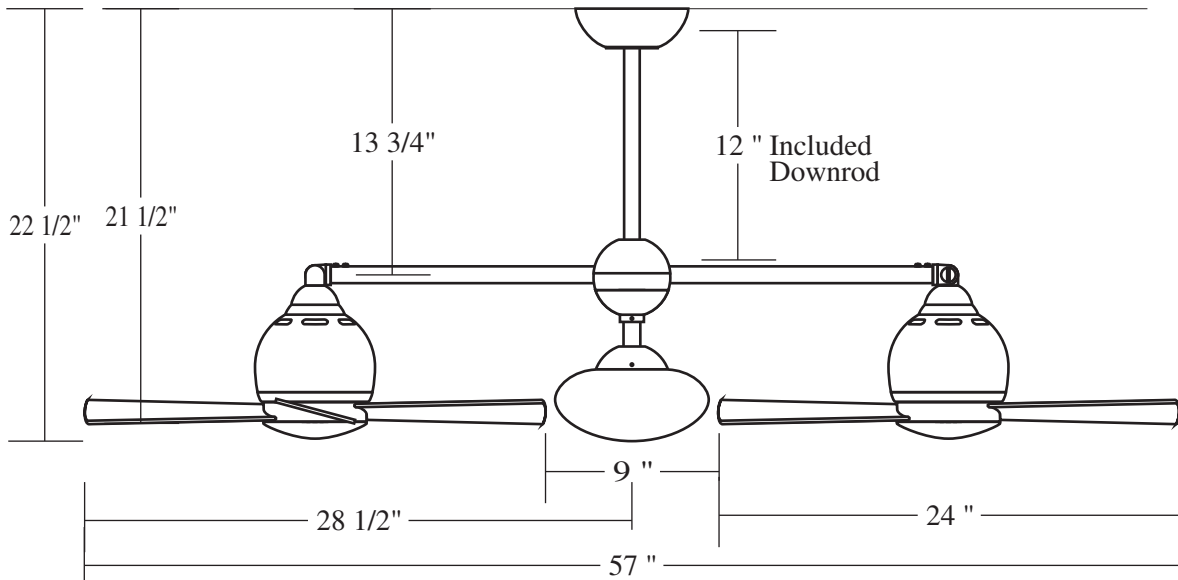

Dimensions for Metropolitan

8' 9 1/2" Minimum Ceiling Height

With Fan installed along peak of cathedral ceiling...
For no Rise to 12:12 use included 12" downrod

With Fan installed across peak of cathedral ceiling...
For no Rise to 8½:12 use included 12" downrod

9' 4" Minimum Ceiling Height

With Fan installed along peak of cathedral ceiling...
For no Rise to 12:12 use included 12" downrod

With Fan installed across peak of cathedral ceiling...
For no Rise to 4:12 use included 12" downrod
For a Rise of 4:12 to 6:12 use 18" downrod
For a Rise of 6:12 to 8½:12 use 24" downrod