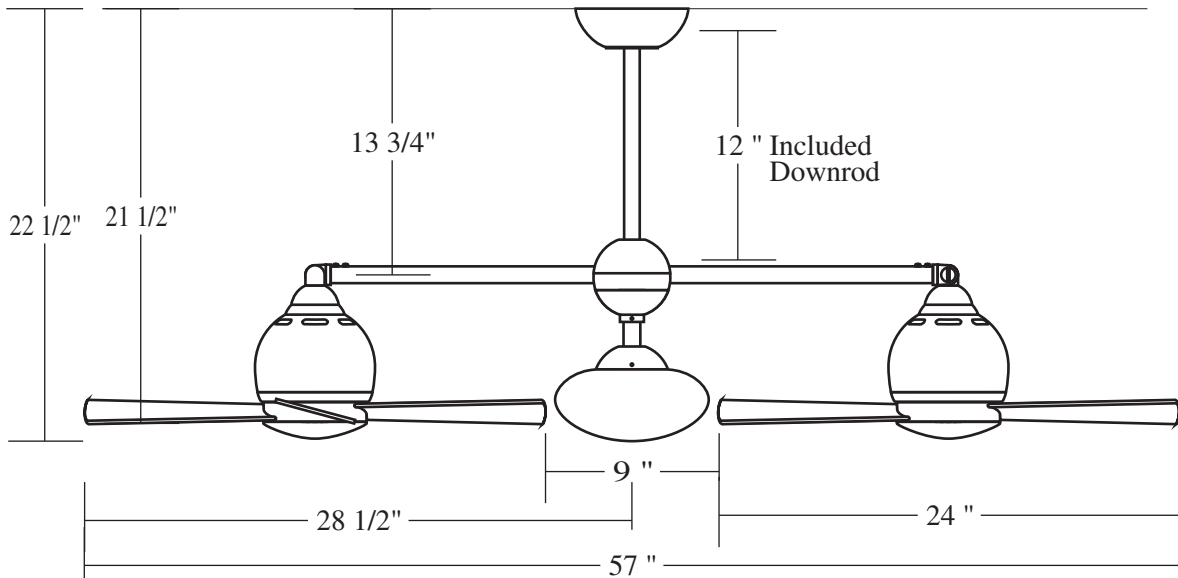

Dimensions for Metropolitan

8' 9 1/2" Minimum Ceiling Height

With Fan installed along peak of cathedral ceiling...
For no Rise to 12:12 use included 12" downrod

With Fan installed across peak of cathedral ceiling...
For no Rise to 8½:12 use included 12" downrod