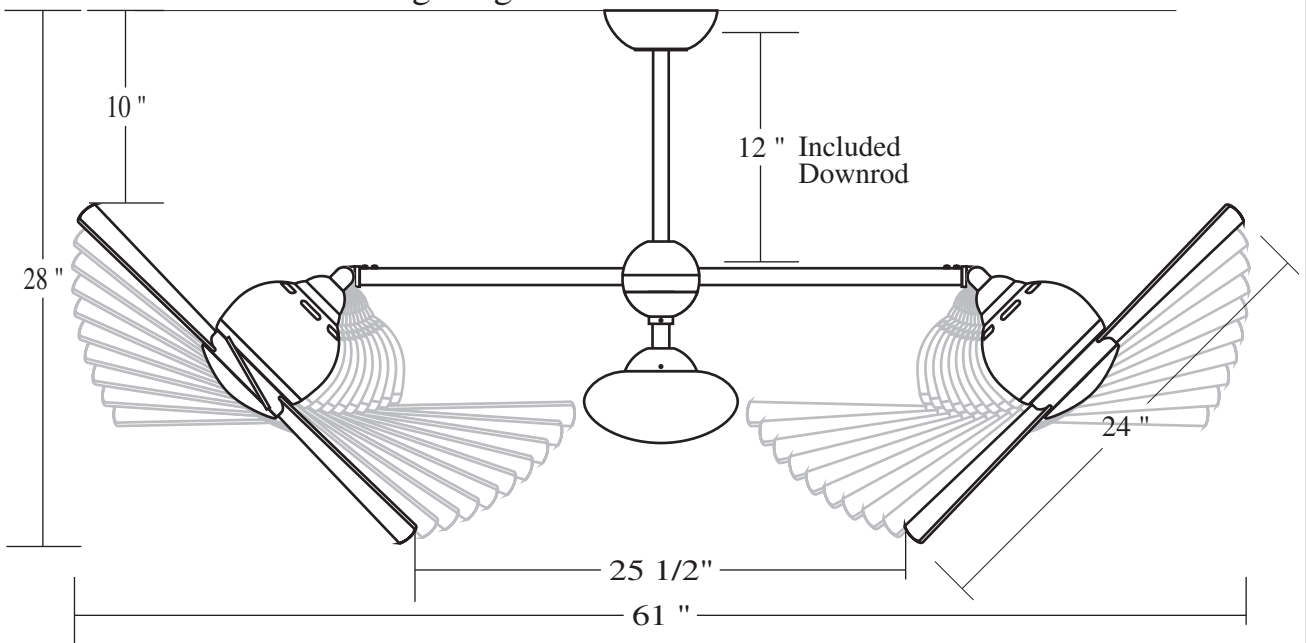

Dimensions for Metropolitan

8' 9 1/2" Minimum Ceiling Height

With Fan installed along peak of cathedral ceiling...
For no Rise to 12:12 use included 12" downrod

With Fan installed across peak of cathedral ceiling...
For no Rise to 8½:12 use included 12" downrod

9' 4" Minimum Ceiling Height

With Fan installed along peak of cathedral ceiling...
For no Rise to 12:12 use included 12" downrod

With Fan installed across peak of cathedral ceiling...
For no Rise to 4:12 use included 12" downrod
For a Rise of 4:12 to 6:12 use 18" downrod
For a Rise of 6:12 to 8½:12 use 24" downrod